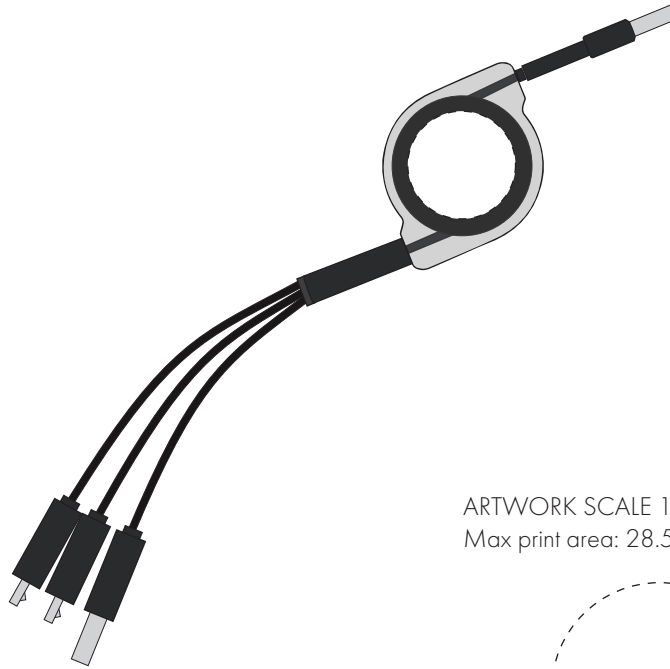

Your Ref:	Quantity:	Product Code: ZP1065
Our Ref:	Version: 1	Product Colour: BLACK

PRINTING CONCERNS:

We stock this item in the following colours

**PANTONE REFERENCE(S)**

Full Colour Doming

ARTWORK SCALE 50%

ARTWORK SCALE 100%

Max print area: 28.5mm Diameter

Product Image for visualisation
- colours may vary

The dashed line is to demonstrate print area and will not appear on your printed item

PLEASE NOTE:

- All colours including print and product are for visual purposes only and should not be regarded as the actual colour of the product and print.
- Some products may vary from batch to batch and may differ from previous orders.
- The colour and texture of a product can also have an effect on the final print colour.
- By approving this order we accept that you understand these terms.